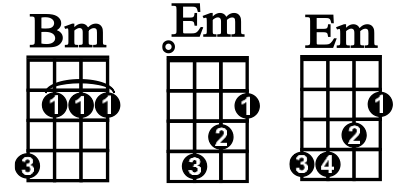

Waltzing Matilda in D

1/14/2025

INTRO: |D |A / D / |D |D

Verse 1:

|D / A / |D / G /
Once a jolly swagman camped by a billabong

|D |A
Under the shade of a coolabah tree

|D / A / |D / G /
And he sang as he watched and waited till his billy boiled,

|D |A / D /
You`ll come a-waltzing Matilda with me

Chorus:

|D |G
Waltzing Matilda, waltzing Matilda,

|D / Bm / |Em / A /
You`ll come a-waltzing Matilda with me.

|D / A / |D / G /
And he sang as he watched and waited till his billy boiled,

|D |A / D / |D |A / D / |D
You`ll come a-waltzing Matilda with me

Verse 2:

|D / A / |D / G /
Down came a jumbuck to drink at the billabong,

|D |A
Up jumped the swagman and grabbed him with glee.

|D / A / |D / G /
And he sang as he shoved that jumbuck in his tucker bag,

|D |A / D / |D |A / D /
You`ll come a-waltzing Matilda with me

Waltzing Matilda 3

Verse 4:

|D / A / |D / G /

Up jumped the swagman and sprang into the billabong,

|D |A

You`ll never catch me alive, said he

SLOW