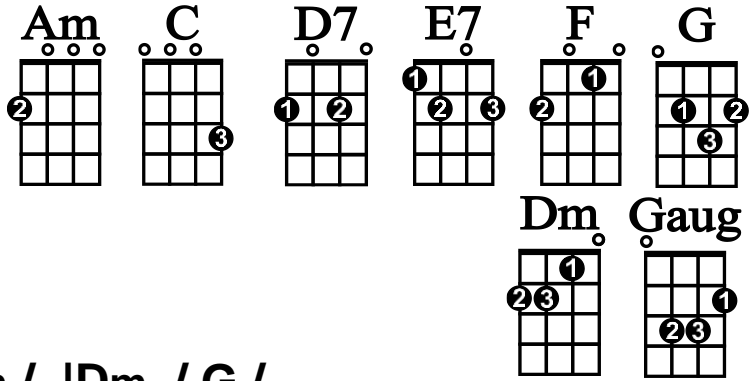

Sweet Pea in C

Intro: |

|C |E⁷ |Am |D⁷

|C / Am / |Dm / G / |C / Am / |Dm / G /

Verse 1:

|C |E⁷
--Sweet pea Apple of my eye

|Am |D⁷
--Don't know when and I don't know why

|C / Am / |Dm / G / |C / Am / |Dm / G /
You're the only reason I keep on coming home

Verse 2:

|C |E⁷
--Sweet pea What's all of --this about

|Am |D⁷
--Don't get your way all you do is fuss and pout

|C / Am / |Dm / G / |C / Am / |Dm G C /
You're the only reason I keep on coming home

Bridge:

|E⁷ |E⁷
Unlike the Rock of Gibraltar I always seem to falter

|Am |Am
And the words just get in the way

|D⁷ |D⁷
Oh I know I'm gonna crumble I'm trying to stay humble

|G } G } |G / Gaug /
But I never think be- fore I say

> > >
 ↓ ↓ ↓↑ ↓↑ ↓↑ ↑ ↑ ↑
 1 + 2 + 3 + 4 + 1 + 2 + 3 + 4 +
 Strum pattern