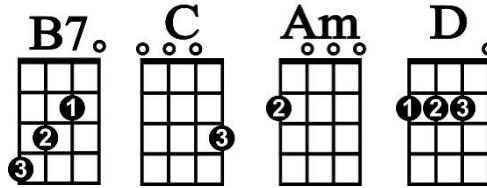

# Summertime

Intro:

Instrumental solo of verse – NO strumming

**Verse 1:**

|Am / E<sup>9</sup> / |Am / E<sup>9</sup> / |Am / E<sup>9</sup> / |Am / E<sup>9</sup> /  
 Summer time ----and the livin' is ea- sy

|Dm |Dm / D<sup>#dim</sup> / |E<sup>7</sup> / B<sup>7</sup> / |E<sup>7</sup>  
 Fish are jumpin' ----and the cotton is high

|Am / E<sup>9</sup> / |Am / E<sup>9</sup> / |Am / E<sup>9</sup> / |Am / G<sup>7</sup> /  
 Your daddy's rich ----and your ma is good look- ing

|C / Am / |D / Dm / |Am / E<sup>9</sup> / |Am / E<sup>9</sup> /  
 So hush little baby don't you cry

**Verse 2:**

|Am / E<sup>9</sup> / |Am / E<sup>9</sup> / |Am / E<sup>9</sup> / |Am / E<sup>9</sup> /  
 One of these mornings ----you're gonna rise up singing

### Verse 3:

|Am / E<sup>9</sup> / |Am / E<sup>9</sup> / |Am / E<sup>9</sup> / |Am / E<sup>9</sup> /  
One of these mornings ----you're gonna rise up singing

|Dm |Dm / D<sup>#dim</sup> / |E<sup>7</sup> / B<sup>7</sup> / |E<sup>7</sup>  
Then you'll spread your wings ----and you'll take to the sky