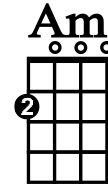

Shady Grove in Dm

4/1/2026

Intro: |Dm / C / |Dm |F / C / |Am / Dm /

Chorus: play after each verse-ALL SING each time:

|Dm / C / |Dm
Shady Grove, my little love, Shady Grove I say

|F / C / |Am / Dm / |Dm /
Shady Grove, my little love. I'm bound to go a- way

2 beats

Verse 1- Solo:

|Dm / C / |Dm
Peaches in the summertime Apples in the fall

|F / C / |Am / Dm /
If I can't get the girl I love I don't want none at all

Chorus: -ALL SING:

|Dm / C / |Dm
Shady Grove, my little love, Shady Grove I say

|F / C / |Am / Dm / |Dm /
Shady Grove, my little love. I'm bound to go a- way

2 beats

Verse 2- Solo:

|Dm / C / |Dm
Cheeks as red as a blooming rose, And eyes are the prettiest brown

|F / C / |Am / Dm /
She's the darling of my heart. Sweetest girl in town

All SING CHORUS

Verse 3- Solo:

|Dm / C / |Dm
I wish I had a big fine horse, And corn to feed him on

|F / C / |Am / Dm /
And Shady Grove to stay at home, and feed him while I'm gone