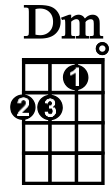

Shady Grove in Dm

4/1/2026

Intro: |Dm / C / |Dm |F / C / |Am / Dm /

Chorus: play after each verse-ALL SING each time:

|Dm / C / |Dm
Shady Grove, my little love, Shady Grove I say

|F / C / |Am / Dm / |Dm /
Shady Grove, my little love. I'm bound to go a- way

2 beats

Verse 1- Solo:

|Dm / C / |Dm
Peaches in the summertime Apples in the fall

|F / C / |Am / Dm /
If I can't get the girl I love I don't want none at all

Chorus: -ALL SING:

|Dm / C / |Dm
Shady Grove, my little love, Shady Grove I say

Verse 4 - Solo:

|D_m / C / |D_m
Wish I had a banjo string Made of golden twine

|F / C / |A_m / D_m /
Every tune I'd play on it I wish that girl were mine

Chorus: -ALL SING:

|D_m / C / |D_m
Shady Grove, my little love, Shady Grove I say

Chorus: -ALL SING:

|D_m / C / |D_m
Shady Grove, my little love, Shady Grove I say

|F / C / |A_m / D_m / ^{SLOW - single strums} hold on cue
Shady Grove, my little love. I'm bound to go a- way