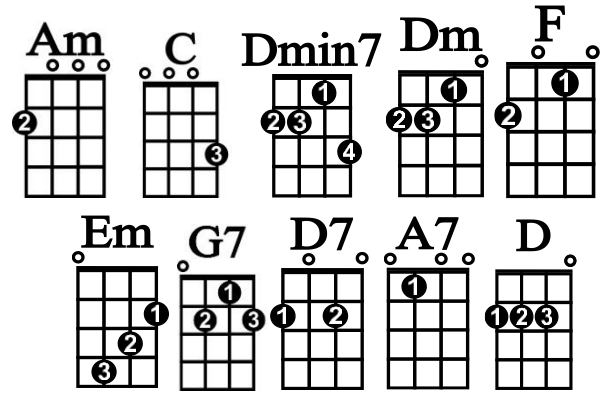

Rocking Around the Christmas Tree - C

Intro: |C |Am |Dm⁷ |G⁷ (bass)

Verse 1:

|C / Am / |C / Am / |G⁷ |G⁷
 Rocking around the Christmas tree at the Christmas party hop

|Dm⁷ / G⁷ / |Dm⁷ / G⁷ / |Dm⁷ / G⁷ / |C
 Mistletoe hung where you can see every couple tries to stop

|C / Am / |C / Am / |G⁷ |G⁷
 Rocking around the Christmas tree let the Christmas spirit ring

|Dm⁷ / G⁷ / |Dm⁷ / G⁷ / |Dm⁷ / G⁷ / |C
 Later we'll have some pumpkin pie and we'll do some carol- ing

Chorus:

|F |F |Em |Em
 You will get a sentimental feeling when you hear

|Am |Am |D⁷ } } } |G⁷
 Voices singing let's be jolly deck the halls with boughs of holly

Verse 2:

|C / Am / |C / Am / |G⁷ |G⁷
 Rocking around the Christmas tree have a happy holi- day