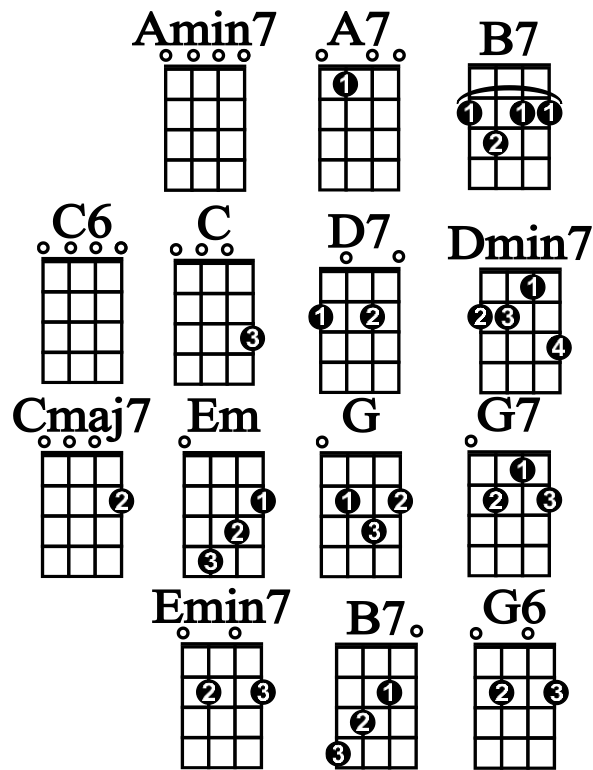

# On the Sunny Side of the Street in G

Intro: |Em |A<sup>7</sup> |Am<sup>7</sup> / D<sup>7</sup> / |G

Verse 1:

|G |B<sup>7</sup>  
 Grab your coat and get your hat,  
 |C |D<sup>7</sup> / B<sup>7</sup> /  
 Leave your worries on the door step;  
 |Em<sup>7</sup> |A<sup>7</sup>  
 Just direct your feet  
 |Am<sup>7</sup> / D<sup>7</sup> / |G / D<sup>7</sup> /  
 To the sunny side of the street.

Verse 2:

|G |B<sup>7</sup>  
 Can't you hear the pitter- pat?  
 |C |D<sup>7</sup> / B<sup>7</sup> /  
 And that happy tune is your step!  
 |Em<sup>7</sup> |A<sup>7</sup>  
 Life can be com- plete  
 |Am<sup>7</sup> / D<sup>7</sup> / |G  
 On the sunny side of the street.

On the Sunny Side of the Street - 2

Bridge:

|Dm<sup>7</sup> |G<sup>7</sup> |C // G<sup>7</sup> |C<sup>6</sup>  
I used to walk in the shade with those blues on parade;

|Em<sup>7</sup> |A<sup>7</sup> |Am<sup>7</sup> hold |D<sup>7</sup> hold  
But I'm not afraid -- this rover crossed over!

**INSTRUMENTAL: PLAY CHORDS FOR A VERSES 1 & 2**

Bridge:

|Dm<sup>7</sup> |G<sup>7</sup> |C // G<sup>7</sup> |C<sup>6</sup>  
I used to walk in the shade with those blues on parade;

|Em<sup>7</sup> |A<sup>7</sup> |Am<sup>7</sup> hold |D<sup>7</sup> hold  
But I'm not afraid -- this rover crossed over!