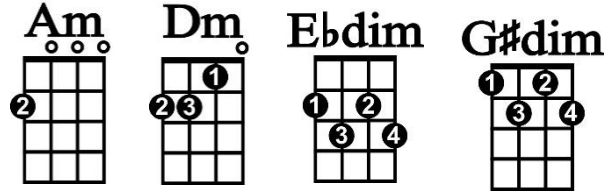

Let it Snow

11/19/2025

Intro: 4 bars of bells

|Dm |Dm / Ebdim / |G⁷ |C

Verse 1- SOLO:

|C / |G⁷ / |C |C / Ebdim / |G⁷
 Oh the weather outside is frightful, But the fire is so delightful

|Dm |Dm / Ebdim / |G⁷ |C
 And since we've no place to go, Let it snow! Let it snow! Let it snow!

Verse 2 - SOLO:

|C / |G⁷ / |C |C / Ebdim / |G⁷
 It doesn't show signs of stopping And I've bought some corn for popping

|Dm |Dm / Ebdim / |G⁷ |C
 The lights are turned way down low Let it snow! Let it snow! Let it snow!

Verse 4:

SOLO
|C / G7 / |C |C / Ebdim / |G7
The fire is slowly dying And, my dear, we're still good- bying
|Dm |Dm / Ebdim / |G7 |C
But as long as you love me so Let it snow! Let it snow! Let it snow!

Ending - SOLO: SLOW:

|G7ding ding |G7 ding ding |C / G7 / |C G7 C stop
Let it snow! -- Let it snow! --Let it snow!

INSTRUMENTAL: Solo of Jingle Bells