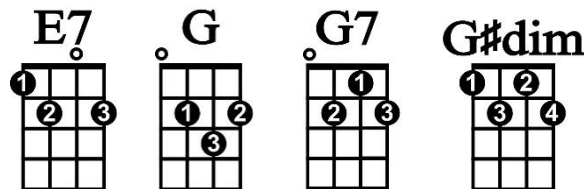

Let it Snow

Intro: |Dm |Dm / Ebdim / |G⁷ |C

Verse 1:

|C / |G⁷ / |C
Oh the weather outside is frightful,

|C / Ebdim / |G⁷
But the fire is so de- lightful

|Dm |Dm / Ebdim /
And since we've no place to go,

|G⁷ |C
Let it snow! Let it snow! Let it snow!

Verse 2:

|C / |G⁷ / |C
It doesn't show signs of stopping

|C / Ebdim / |G⁷
And I've bought some corn for popping

|Dm |Dm / Ebdim /
The lights are turned way down low

|G⁷ |C
Let it snow! Let it snow! Let it snow!

Let It Snow! - 2

Bridge:

 |G |G / G^{#dim} /
When we finally kiss good- night,

 |A_m / D⁷ / |G
How I'll hate going out in the storm!

 |G |G / E⁷ /
But if you'll really hold me tight,

|A⁷ / D⁷ / |G / G⁷ /
All the way home I'll be warm

SING THE BRIDGE

SING VERSE 3

Ending: SLOW

 |G⁷ |C
Let it snow! Let it snow! Let it snow!