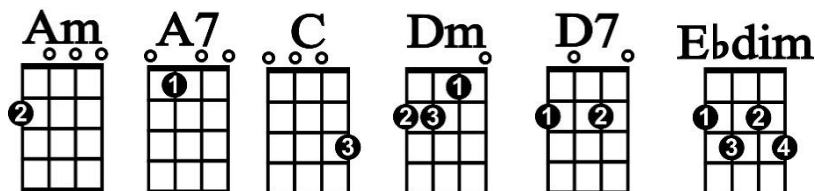

Let it Snow

Intro: |Dm |Dm / Ebdim / |G⁷ |C

Verse 1:

|C / |G⁷ / |C
Oh the weather outside is frightful,

|C / Ebdim / |G⁷
But the fire is so de- lightful

|Dm |Dm / Ebdim /
And since we've no place to go,

|G⁷ |C
Let it snow! Let it snow! Let it snow!

Verse 2:

|C / |G⁷ / |C
It doesn't show signs of stopping

|C / Ebdim / |G⁷
And I've bought some corn for popping

|Dm |Dm / Ebdim /
The lights are turned way down low

|G⁷ |C
Let it snow! Let it snow! Let it snow!

Let It Snow! - 2

Bridge:

 |G |G / G^{#dim} /
When we finally kiss good- night,

 |A_m / D⁷ / |G
How I'll hate going out in the storm!

 |G |G / E⁷ /
But if you'll really hold me tight,

|A⁷ / D⁷ / |G / G⁷ /
All the way home I'll be warm

SING THE BRIDGE

SING VERSE 3

Ending: SLOW

 |G⁷ |C
Let it snow! Let it snow! Let it snow!