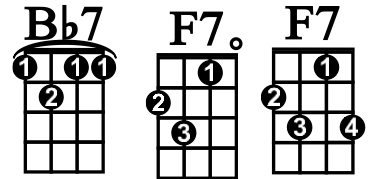

Dream Baby in Bb

↓ ↓↑↓↑↓↑
1+2+3+4 +
Intro Strum 2X

Intro: Bass solo - |Bb7 |Bb7

Chorus 1- sparse and subdued:

|F7 |F7 |F7 |F7 |F7 |F7 |F7 |F7
Sweet dream baby -- sweet dream baby

|Bb7 |Bb7 |Bb7 |Bb7 |F7 |F7 |Bb7 |Bb7
Sweet dream baby -- how long must I dream

Verse 1 – fuller and louder each verse:

|F7 |F7

Oooooh.....→

--Dream baby got me dreamin' sweet dreams

|F7 |F7

Oooooh.....→

--the whole day through

|F7 |F7 |F7 |F7

Sweet dream baby --

|F⁷ |F⁷ |B^{b7} |B^{b7}
--sha-la-la-la..--sha-la-la-la Oooooh.....

how long must I dream

PLAY VERSE 1 as written

Chorus 3:

|F⁷ |F⁷ |F⁷ |F⁷
Aaaah.....→ dream baby --ah-huh-huh

Aww Sweet dream baby

|F⁷ |F⁷ |F⁷ |F⁷
Aaaah→ dream baby --ah-huh-huh

Sweet dream baby

|B^{b7} |B^{b7} |B^{b7} |B^{b7}
Aaaah→ dream baby --ah-huh-huh

Sweet dream baby

|F⁷ |F⁷ |B^{b7} Hard Stop |NC (bass run)
Aaaah→

how long must I dream