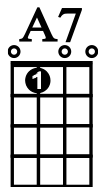

Do Wah Diddy Diddy in D

Intro: |D /// |G / D (stop) Strum on the beat

Verse 1:

|NC |NC
There she was just a walkin' down the street

|D All sing |G / D /
Singin' doo wah diddy diddy dum diddy doo

|D |G / D /
Snappin' her fingers and shufflin' her feet

|D All sing |G / D (Stop)
Singin' doo wah diddy diddy dum diddy doo

Chorus: [X] = single down strum

NC [G] [D] [G] [D]
She looked good (looked good) she looked fine (looked fine)

All sing [G] [D] [G] [D] [G] [D]
She looked good she looked fine and I nearly lost my mind