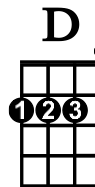

Do Wah Diddy Diddy in D

Intro: |D /// |G / D (stop) Strum on the beat

Verse 1:

|NC |NC
There she was just a walkin' down the street

|D All sing |G / D /
Singin' doo wah diddy diddy dum diddy doo

|D |G / D /
Snappin' her fingers and shufflin' her feet

|D All sing |G / D (Stop)
Singin' doo wah diddy diddy dum diddy doo

Chorus: [X] = single down strum

NC [G] [D] [G] [D]
She looked good (looked good) she looked fine (looked fine)

All sing [G] [D] [G] [D] [G] [D]
She looked good she looked fine and I nearly lost my mind