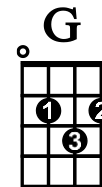

Do Wah Diddy Diddy in D

Intro: |D /// |G / D (stop) Strum on the beat

Verse 1:

|NC |NC
There she was just a walkin' down the street

|D All sing |G / D /
Singin' doo wah diddy diddy dum diddy doo

|D |G / D /
Snappin' her fingers and shufflin' her feet

|D All sing |G / D (Stop)
Singin' doo wah diddy diddy dum diddy doo

Chorus: [X] = single down strum

NC [G] [D] [G] [D]
She looked good (looked good) she looked fine (looked fine)

All sing [G] [D] [G] [D] [G] [D]
She looked good she looked fine and I nearly lost my mind

Verse 2:

|D |G / D /
Be fore I knew it she was walkin' next to me

|D All sing |G / D /
Singin' doo wah diddy diddy dum diddy doo

|D |G / D /
Holdin' my hand just as natural as can be

|D All sing |G / D (Stop)
Singin' doo wah diddy diddy dum diddy doo