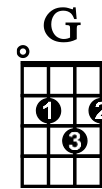

# Do Wah Diddy Diddy in D

Intro: |D /// |G / D (stop) Strum on the beat

Verse 1:

|NC |NC  
There she was just a walkin' down the street

|D All sing |G / D /  
Singin' doo wah diddy diddy dum diddy doo

|D |G / D /  
Snappin' her fingers and shufflin' her feet

|D All sing |G / D (Stop)  
Singin' doo wah diddy diddy dum diddy doo

Chorus: [X] = single down strum

NC [G] [D] [G] [D]  
She looked good (looked good) she looked fine (looked fine)

All sing [G] [D] [G] [D] [G] [D]  
She looked good she looked fine and I nearly lost my mind

Verse 2:

|D |G / D /  
Be fore I knew it she was walkin' next to me

|D All sing |G / D /  
Singin' doo wah diddy diddy dum diddy doo

|D |G / D /  
Holdin' my hand just as natural as can be

|D All sing |G / D (Stop)  
Singin' doo wah diddy diddy dum diddy doo

### Bridge:

|D |D |Bm |Bm |G  
--- Whoa whoa I knew we was falling in love

|G |A<sup>7</sup> 1/8 notes – build louder |A<sup>7</sup>  
-- Yes I did and so I told her all the things I'd been dreamin' of