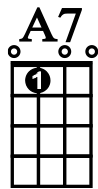

# Do Wah Diddy Diddy in D

Intro: |D /// |G / D (stop) Strum on the beat

Verse 1:

|NC |NC  
There she was just a walkin' down the street

|D All sing |G / D /  
Singin' doo wah diddy diddy dum diddy doo

|D |G / D /  
Snappin' her fingers and shufflin' her feet

|D All sing |G / D (Stop)  
Singin' doo wah diddy diddy dum diddy doo

Chorus: [X] = single down strum

NC [G] [D] [G] [D]  
She looked good (looked good) she looked fine (looked fine)

All sing [G] [D] [G] [D] [G] [D]  
She looked good she looked fine and I nearly lost my mind