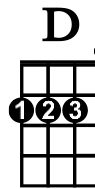

# Do Wah Diddy Diddy in D

Intro: |D /// |G / D (stop) Strum on the beat

Verse 1:

|NC |NC  
There she was just a walkin' down the street

|D All sing |G / D /  
Singin' doo wah diddy diddy dum diddy doo

|D |G / D /  
Snappin' her fingers and shufflin' her feet

|D All sing |G / D (Stop)  
Singin' doo wah diddy diddy dum diddy doo

Chorus: [X] = single down strum

NC [G] [D] [G] [D]  
She looked good (looked good) she looked fine (looked fine)

All sing [G] [D] [G] [D] [G] [D]  
She looked good she looked fine and I nearly lost my mind

### Bridge:

|D |D |Bm |Bm |G  
--- Whoa whoa I knew we was falling in love

|G |A<sup>7</sup> 1/8 notes – build louder |A<sup>7</sup>  
-- Yes I did and so I told her all the things I'd been dreamin' of