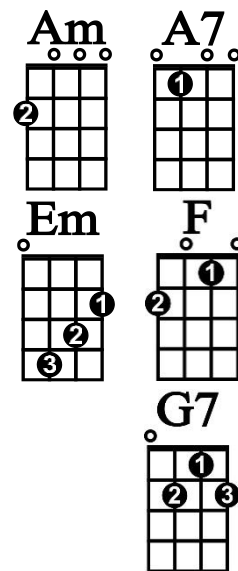

Midcoast Ukes

MidcoastUkes.org

Can't Help Falling in Love in C

Intro: |C |G7 |C |C

Verse 1:

|C |Em |Am |Am |F |C |G7 |G7
Wise men say --Only fools rush in

|F |G7 |Am |Dm |C |G7 |C |C
But I can't help falling in love with you

|C |Em |Am |Am |F |C |G7 |G7
Shall I stay? --Would it be a sin?

|F |G7 |Am |Dm |C |G7 |C |C
If I can't help falling in love with you

Bridge:

|Em |B7 |Em |B7
Like a river flows, Surely to the sea

|Em |B7 |Em |A7 |Dm |G7
Darling, so it goes, Some things --are meant to be

Verse 2:

|C |Em |Am |Am |F |C |G7 |G7
Take my hand, --Take my whole life too

|F |G7 |Am |Dm |C |G7 |C |C
For I can't help falling in love with you

Can't Help Falling in Love -2

Bridge:

|Em **|B⁷** **|Em** **|B⁷**
Like a river flows, Surely to the sea

|Em **|B⁷** **|Em** **|A⁷** **|Dm** **|G⁷**
Darling, so it goes, Some things --are meant to be

Verse 3:

|C **|Em** **|Am** **|Am** **|F** **|C** **|G⁷** **|G⁷**
Take my hand, --Take my whole life too

|F **|G⁷** **|Am** **|Dm** **|C** **|G⁷** **|C** **|C**
For I can't help falling in love with you