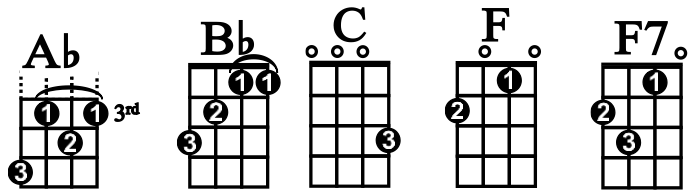

Bye Bye Love in F

Intro

F A^b B^b F A^b B^b F

Musical notation for the Intro, including a treble clef staff with a bass line and a guitar fretboard diagram with fingerings.

Bass run

Solo |B^b |F |B^b |F
Bye bye love. --Bye bye happiness

|B^b |F |F / C⁷ / |F
--Hello loneliness, I think I'm gonna cry

|B^b |F |B^b |F
Bye bye love, --Bye bye sweet caress

|B^b |F |F / C⁷ / |F |F / C⁷ / |F |F ^{Stop}
--Hello emptiness, I feel like I could die. Bye bye my love good bye

Verse 1: Solo

|C⁷ |C⁷ |F |F
--There goes my baby, --with someone new

|C⁷ |C⁷ |F |F⁷
--She sure looks happy. --I sure am blue

|B^b |B^b |C⁷ |C⁷
She was my baby, --'till he stepped in

|C⁷ |C⁷ |F |F ^{Stop}
--Goodbye to romance, --that might've been

|B \flat |B \flat |C 7 |C 7 Stop
--And here's the reason, --that I'm so free

|C 7 |C 7 |F |F Stop
--My lovin' baby --is through with me

Chorus - all sing:

|B \flat |F |B \flat |F
Bye bye love. --Bye bye happiness