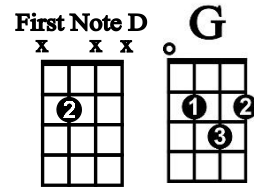

Will the Circle Be Unbroken

Intro: |G |Em |G / D⁷ / |G

Verse 1:

|G |G / (G⁷) / |C |G
 I was standing by my window, on one cold and cloudy day

|G |Em |G / D⁷ / |G
 When I saw that hearse come rolling, For to carry my mother a-way

Instrumental: |G |Em |G / D⁷ / |G

Will the Circle Be Unbroken - 2

Verse 3:

|G |G / (G⁷) / |C |G
Oh, I followed close be- hind her, Tried to hold up and be brave

|G |Em |G / D⁷ / |G
But I could not hide my sorrow, When they laid her in the grave

|G |Em |G / D⁷ / |G
There's a better home a- waiting, in the sky, lord, in the sky

Chorus:

|G |G / (G⁷) / |C |G
Will the circle be un- broken, by and by, lord, by and by

|G |Em |G / D⁷ / |G
There's a better home a- waiting, in the sky, lord, in the sky
(Watch for cued ending on G)