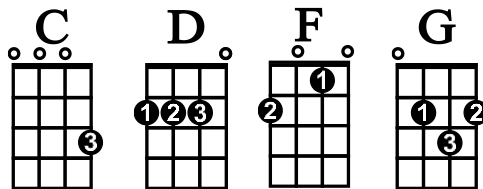

I'm a Believer in G

Intro: |G / C / |F (hold) |F (hold)

Verse 1:

↓ ↓↑ ↓↑ ↓↑
1 + 2 + 3 + 4 +

|G |D |G |G
I thought love was only true in fairy tales

|G |D |G |G⁷
Meant for someone else but not for me

|C |G
Love was out to get me (Do do do do do do)

|C |G
--that's the way it seemed (Do do do do do do)

|C |G |D |D (stop)
--Disappointment haunted all my dreams

Chorus:

Solo |G / C / |G / C / |G / C / |G / C / **Riff for chorus**
Then I saw her face - now I'm a be- liever

Verse 2:

|G |D |G |G
I thought love was more or less a givin' thing

|G |D |G |G⁷
It seems the more I gave the less I got

I'm a Believer – 2

|C |G
What's the use in tryin' (Do do do do do do)

|C |G
--all you get is pain (Do do do do do do)

|C |G |D |D (stop)
--When I needed sunshine I got rain

Play Chorus

Instrumental: |G |D |G |G |G |D |G |G⁷
Ooooh

Verse 3:

|C |G
Love was out to get me (Do do do do do do)

|C |G
--that's the way it seemed (Do do do do do do)