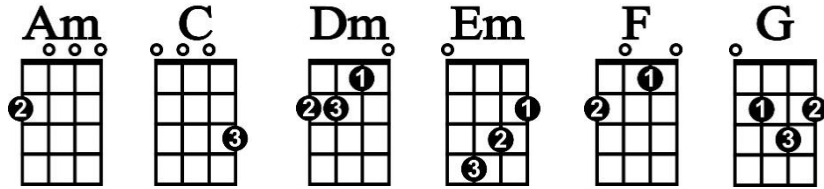

Midcoast Ukes

MidcoastUkes.org

Heat Wave

Intro: Uptempo Motown Shuffle:

|C F C F |C F C F |C F C F |Ċ } } } }
 |Dm |Em |Am |Am |Dm |Em |Am |Am
 |Dm |Em |F |G
 |C F C F |C F C F |C F C F

Verse 1:

|Ċ (stop N.C.) |Dm |Em |Am |Am
 Whenever I'm with him, ---something in- side, ----- Is still
 (Woo-oo-oo) (side)
 |Dm |Em |Am |Am
 Burning, ----and I'm filled with de- sire.
 (Woo-oo-oo)

Pre-Chorus 1:

|Dm |Em |F |G
 --Could it be a devil in me, or is this the way love's sup- posed to be?
 (Ah----) (Ah----) (Ah----) (Ah----)

Chorus 1:

|C F C F |C F C F |C F C F
 It's like a heat-wave, Burning in my heart.
 (heat wave) (It's like a heat wave)
 |C F C F |C F C F |C F C F |C F C F
 I can't keep from cry- ing; It's tearing me a- part.
 (It's like a heat wave)
 |Ċ } } } }

Verse 2:

|Dm |Em |Am |Am
 Whenever he calls my name; --soft, low, sweet and plain.
 (Woo-oo-oo)
 |Dm |Em |Am |Am
 I feel, yeah, yeah, well, I feel that burn- in' flame.

Heat Wave - 2

Pre-Chorus 2:

|Dm **|Em**
Has high blood pressure got a hold on me,
(Ah) (Ah----)
|F **|G**
Or is this the way love's sup- posed to be?
(Ah----) (Ah----)

PLAY THE CHORUS

Instrumental:

|Dm |Em |Am |Am |Dm |Em |Am |Am
|Dm |Em |F |G |C F C F |C F C F |C F C F |C > . >>>
(Ah----) (Ah----) (Ah----) (Ah---) HEAT WAVE!

Verse 3:

|Dm **|Em** **|Am** **|Am**
--Sometimes I stare in space; --tears all over my face.
(Woo-oo-oo)
|Dm **|Em**
I can't ex- plain it, don't under- stand it; ain't
|Am **|Am**
never felt like this be- fore.