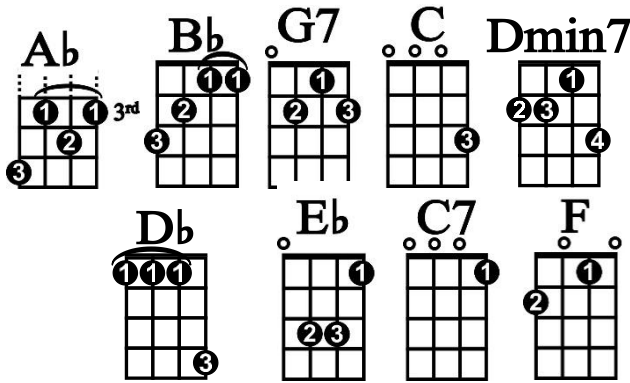

Everyday

Intro: |F |F

Verse 1:

|F Dmin⁷ |Bb C |F |Bb C
 Every day, it's a-gettin' closer, Go-in' faster than a roller coaster

|F Dmin⁷ |Bb C |F Bb |F C
 Love like yours will --surely come my way A- hey, a- hey hey

|A \flat |A \flat |D \flat |C
Come what may, do you ever long for --true love from me?

Verse 4:

|F D $_{min}^7$ |B \flat C |F |B \flat C
Every day, it's a-gettin' closer, Go-in' faster than a roller coaster

|F D $_{min}^7$ |B \flat C |F B \flat |F C
Love like yours will --surely come my way A- hey, a- hey hey

Ending:

|F D $_{min}^7$ |B \flat C F B \flat C F
Love like yours will --surely come my way [Slow down]

Bridge strum pattern: 

Inst. strum pattern: 