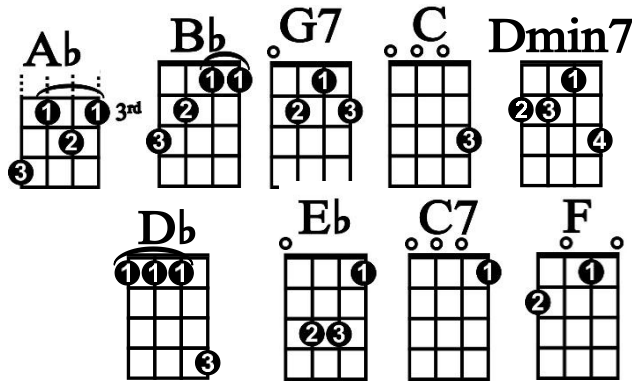

Everyday

Intro: |F |F

Verse 1:

|F Dmin⁷ |Bb C |F / |Bb C
 Every day, it's a-gettin' closer, Go-in' faster than a roller coaster

|F Dmin⁷ |Bb C |F Bb |F C
 Love like yours will --surely come my way A- hey, a- hey hey

|Ab |Ab |Db |C
 Come what may, do you ever long for --true love from me?

Verse 3:

|F Dmin⁷ |Bb C |F / |Bb C
 Every day, It's a-gettin' closer, Go-in' faster than a roller coaster

|F Dmin⁷ |Bb C |F Bb |F C⁷
 Love like yours will --surely come my way A- hey, a- hey hey

|A \flat |A \flat |D \flat |C
Come what may, do you ever long for --true love from me?

Verse 4:

|F D min^7 |B \flat C |F / |B \flat C
Every day, it's a-gettin' closer, Go-in' faster than a roller coaster

|F D min^7 |B \flat C |F B \flat |F C
Love like yours will --surely come my way A- hey, a- hey hey

Ending:

|F D min^7 |B \flat C |F B \flat C F
Love like yours will --surely come my way [Slow down]

Bridge strum pattern: 