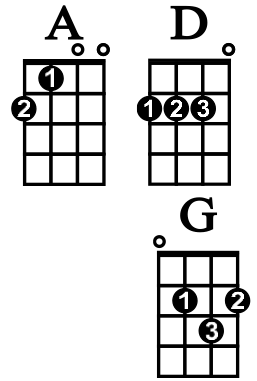

Blue Eyes Crying in the Rain in D

INTRO:

|A |D

Verse 1:

|D |D |A |D
In the twilight glow I see her Blue eyes cryin' in the rain

|D |D |A |D
When we kissed goodbye and parted I knew we'd never meet a- gain

Chorus:

|G |G |D |A
Love is like dyin' ember And only memories re- main

|D |D |A |D
And through the ages I'll re- member Blue eyes cryin' in the rain

Verse 2:

|D |D |A |D
Now my hair has turned to silver All my life I've loved in vain