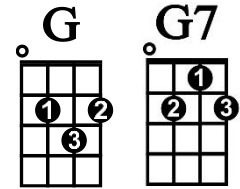

# I Will in G

**INTRO:** |G / Em / |Amin<sup>7</sup> / D<sup>7</sup> / |G / Em / |Amin<sup>7</sup> / D<sup>7</sup> /

**Verse 1:**

|G / Em / |Amin<sup>7</sup> / D<sup>7</sup> /  
Who knows how long I've loved you,

|G / Em / |Bm / G<sup>7</sup> /  
You know I love you still

|C / D<sup>7</sup> / |G  
Will I wait a lonely lifetime?

|C / D<sup>7</sup> / |G / Em / |Amin<sup>7</sup> / D<sup>7</sup> /  
If you want me to, I will

Verse 3 A:

**|G / Em / |Amin<sup>7</sup> / D<sup>7</sup> /**  
And when at last I find you,

**|G / Em / |Bm / G<sup>7</sup> /**  
Your song will fill the air

**|C / D<sup>7</sup> / |G**  
Sing it loud so I can hear you

Verse 3 B:

**|G / Em / |Amin<sup>7</sup> / D<sup>7</sup> /**  
And when at last I find you,

**|G / Em / |Bm / G<sup>7</sup> /**  
Your song will fill the air

**|C / D<sup>7</sup> / |G C G }  
Sing it loud so I can hear you.**